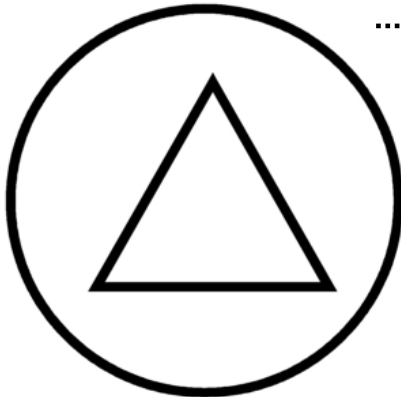

# Follow the Directions

1. Color the rectangle inside the triangle blue.
2. Color the square inside the square green.
3. Color the circle inside the square red.
4. Color the triangle inside the circle orange.
5. Color the triangle inside the square purple.
6. Color the star outside the box yellow.
7. Color the star above the red circle green.
8. Write your name on the dotted line.

## Follow the Directions

1. Color the rectangle inside the triangle blue.
2. Color the square inside the square green.
3. Color the circle inside the square red.
4. Color the triangle inside the circle orange.
5. Color the triangle inside the square purple.
6. Color the star outside the box yellow.
7. Color the star above the red circle green.
8. Write your name on the dotted line.