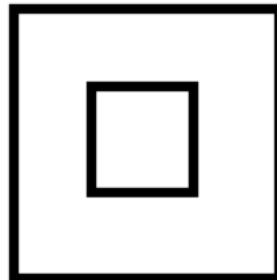

# Follow the Directions

1. Color the rectangle inside the triangle blue.
2. Color the square inside the square green.
3. Color the circle inside the square red.
4. Color the triangle inside the circle orange.
5. Color the triangle inside the square purple.
6. Color the star outside the box yellow.
7. Color the star above the red circle green.
8. Write your name on the dotted line.

## Follow the Directions

1. Color the rectangle inside the triangle blue.
2. Color the square inside the square green.
3. Color the circle inside the square red.
4. Color the triangle inside the circle orange.
5. Color the triangle inside the square purple.
6. Color the star outside the box yellow.
7. Color the star above the red circle green.
8. Write your name on the dotted line.