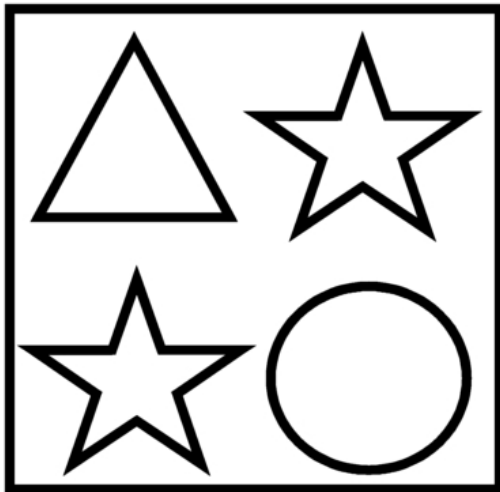

# Follow the Directions

1. Color the rectangle inside the triangle blue.
2. Color the square inside the square green.
3. Color the circle inside the square red.
4. Color the triangle inside the circle orange.
5. Color the triangle inside the square purple.
6. Color the star outside the box yellow.
7. Color the star above the red circle green.
8. Write your name on the dotted line.

## Follow the Directions

1. Color the rectangle inside the triangle blue.
2. Color the square inside the square green.
3. Color the circle inside the square red.
4. Color the triangle inside the circle orange.
5. Color the triangle inside the square purple.
6. Color the star outside the box yellow.
7. Color the star above the red circle green.
8. Write your name on the dotted line.